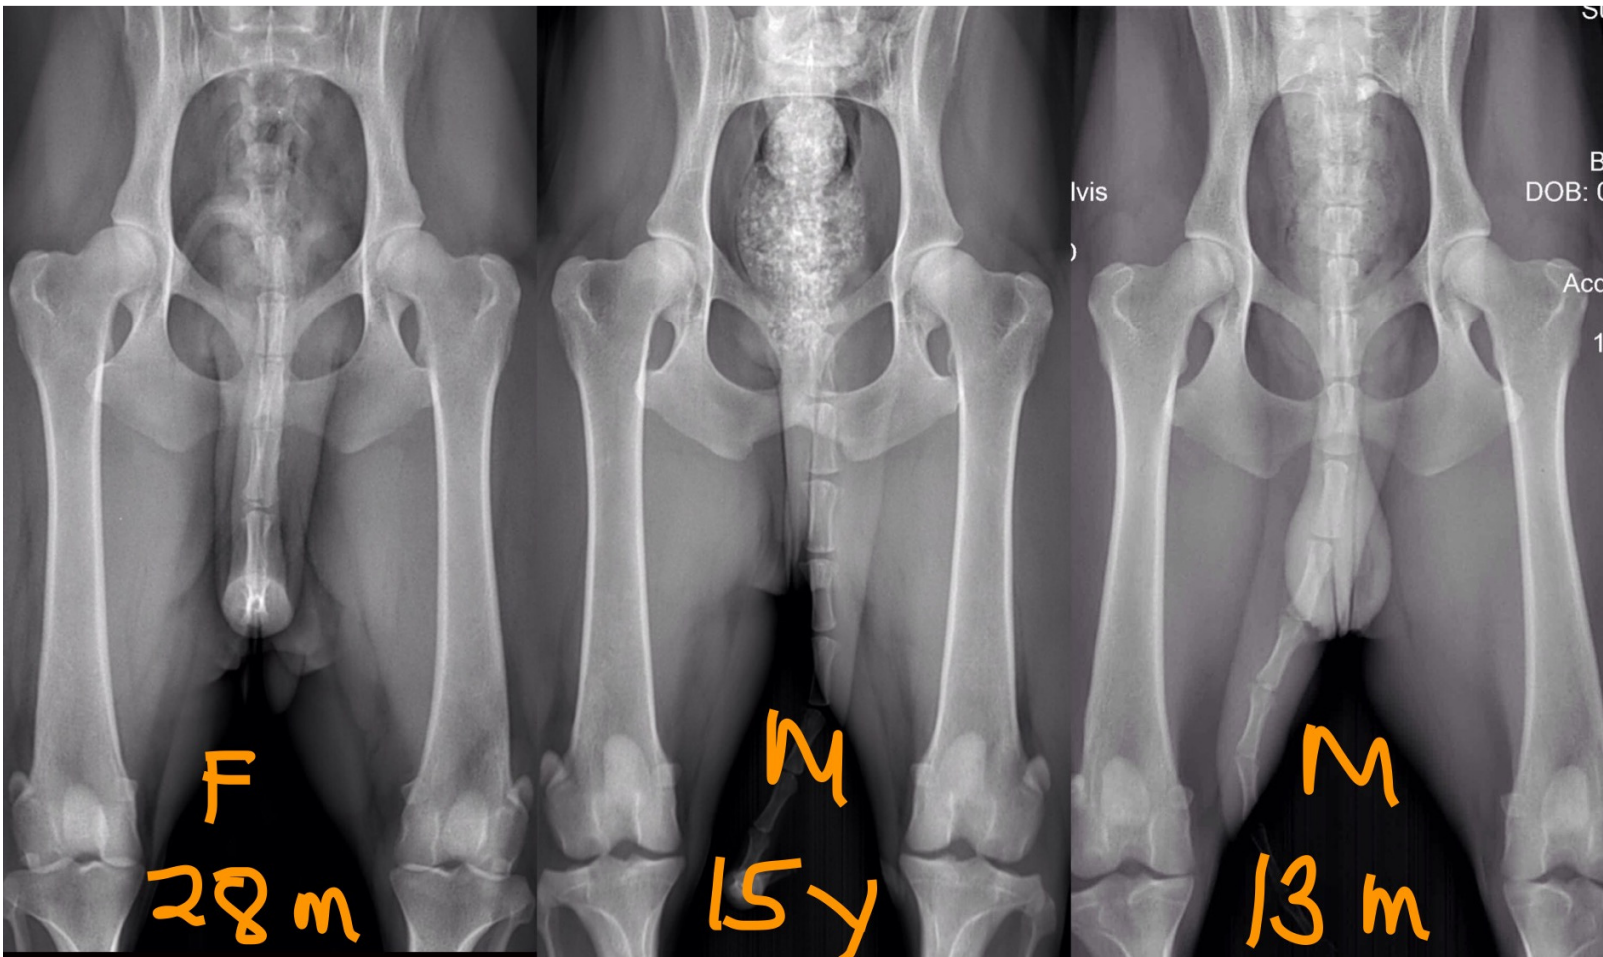

BASENJI HIPS

OFA Excellent – ages/sex noted below

Three different OFA grades:

6 MONTH OLD BASENJI PUPPY

SEVERE HIP DYSPLASIA

R

6 months